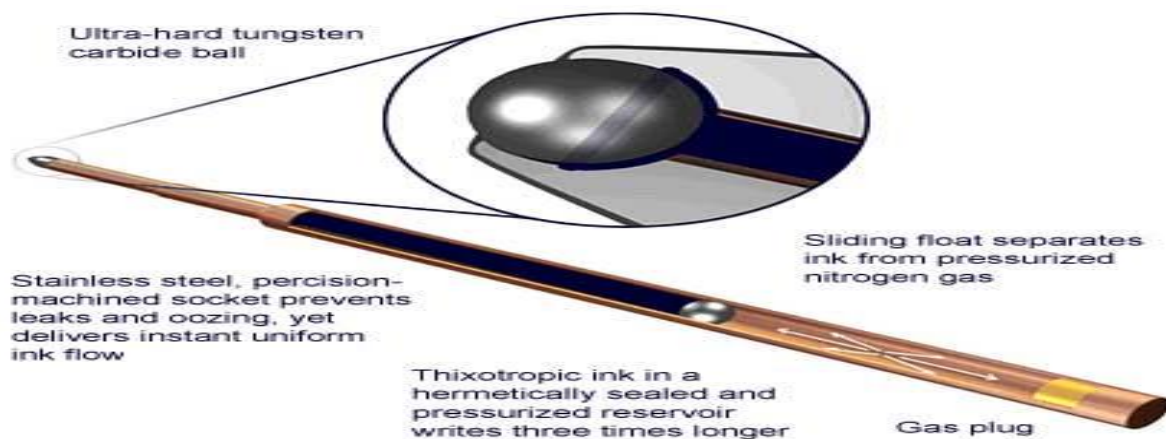

The story behind the Fisher Space Pen®.

When astronauts began to explore the reaches of outer space, Paul Fisher realized that there was no existing pen which could perform in its freezing cold, boiling hot vacuum.

Countless experiments and a common sense approach to findings resulted in the invention of the sealed and pressurized Fisher Space Pen® cartridge and in 1967, after 18 months of rigorous testing by NASA, the Space Pen® was selected for use by astronauts.

Main features

- writes in outer space;
- writes at any angle, even upside down;
- writes under water;
- writes at temperatures from -35/+120 Celsius;
- writes over grease, oil and fingerprints;
- writes 3 times longer than any other conventional ballpen;
- precision assembled, hand tested and an unconditional lifetime guarantee!